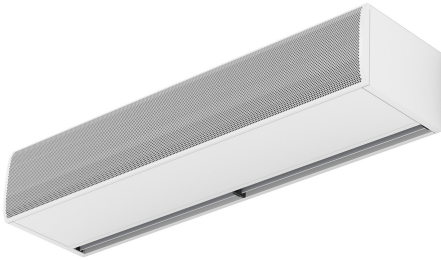

## Karakteristika

- Specielt designet til at blive installeret i døre i kølehuse og frydere.
- Selvbærende beklædningskonstruktion lavet af galvaniseret stålplader, afsluttet i strukturel hvid epoxy-polyester maling RAL9016 som standard. Andre farver og rustfrit stål er tilgængelige ved anmodning.
- Stor facetteret indtaglameller uden brug for intensiv vedligeholdelse. Også tilgængelig i flad mikroperforeret indtaglamel, mere elegant for forretningsdøre hvor varme ikke er nødvendig.
- Anodiseret aluminium udtagslameller, airfoil formet, justerbar fra 0 til 15° i vilkårlig retning.
- EC Double-inlet centrifugal fans driven by an external rotor motor and low noise level, with very low consumption efficiency fans.
- "A" type uden varme, kun luft.
- Advanced Plug&Play control. Includes: Advanced PRO control with LCD display and integrated thermostat, door contact, 10m and remote control. With integrated functions: door delay (configurable); interface mode; operation, alarm and maintenance warning signals; and multiple digital inputs that modify the air curtain's operation.
- Includes protective varnish for the electronic board and control.
- Optional:
  - Auxiliary temperature sensors that improve air curtain control and increase energy savings.
  - Clever PRO intelligent control (automatic, programmable, ModBus via PLC, timer, etc.) with an additional temperature sensor.
- Includes varnishing on the PCB to protect it from corrosion.

## Specifikationer

50Hz

Model	Uopvarmet	
	(m <sup>3</sup> /h)	(m)
KBB 1000 A	5-7	
KBB 1500 A	5-7	
KBB 2000 A	5-7	
KBB 2500 A	5-7	
KBB 3000 A	5-7	
KSB 1000 A	3,5-5	
KSB 1500 A	3,5-5	
KSB 2000 A	3,5-5	
KSB 2500 A	3,5-5	
KSB 3000 A	3,5-5	

60Hz

Model	Uopvarmet	
	(m <sup>3</sup> /h)	(m)
KSB 1000 A	3,5-5	
KSB 1500 A	3,5-5	
KSB 2000 A	3,5-5	
KSB 2500 A	3,5-5	
KSB 3000 A	3,5-5	

Dimensioner

View from the top / Vista superior

Lateral View / Vista Lateral