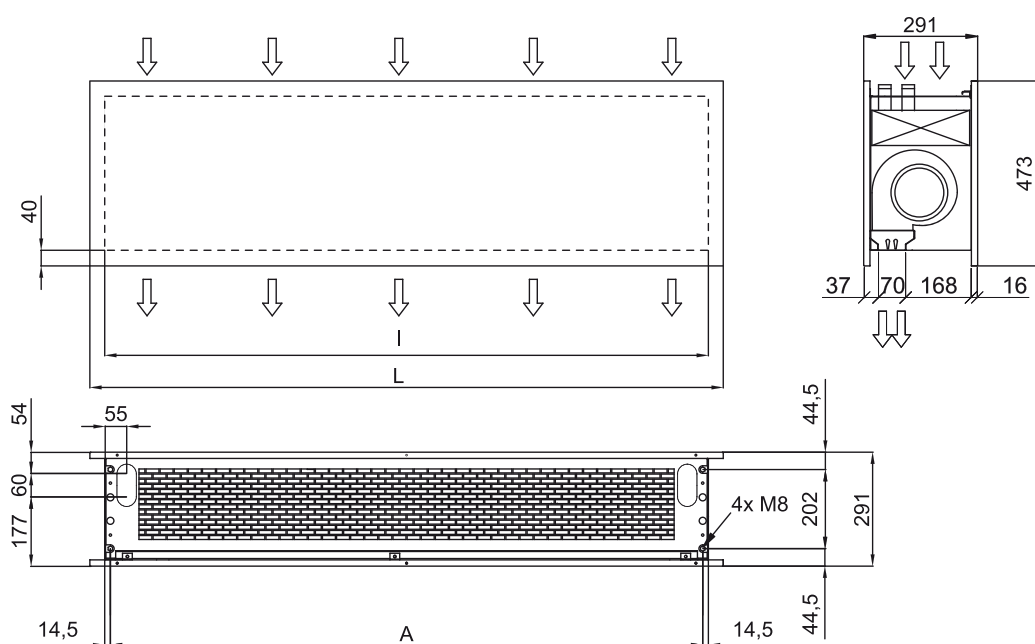

Varmepumpe - DX 1:1

Model	(m³/h)	(m)
ZEN ECG 1000 DX10-DA	5/8" - 3/8"	
ZEN ECG 1500 DX13-DA	5/8" - 3/8"	
ZEN ECG 1500 DX15-DA	5/8" - 3/8"	
ZEN ECG 2000 DX24-DA	3/4" - 3/8"	
ZEN ECG 2500 DX25-DA	3/4" - 3/8"	
ZEN ECG 2500 DX29-DA	7/8" - 3/8"	

Varmepumpe - VRV

Model	(m³/h)	(m)
ZEN ECG 1000 VRV10-DA	5/8" - 3/8"	
ZEN ECG 1500 VRV13-DA	5/8" - 3/8"	
ZEN ECG 1500 VRV15-DA	5/8" - 3/8"	
ZEN ECG 2000 VRV20-DA	3/4" - 3/8"	
ZEN ECG 2000 VRV24-DA	3/4" - 3/8"	
ZEN ECG 2500 VRV25-DA	3/4" - 3/8"	
ZEN ECG 2500 VRV29-DA	7/8" - 3/8"	

Dimensioner

	L	I	A
Zen 1000	1220	1140	1115
Zen 1500	1620	1544	1515
Zen 2000	2120	2044	2015
Zen 2500	2620	2544	2515